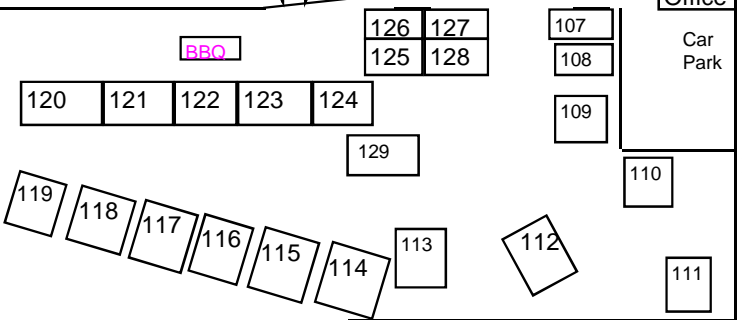

RIVER

RIVER

RIVER

MAP NOT TO SCALE

Wharf
Boat ramp

NO CAMPING BETWEEN ROAD & RIVER

To Ski Lodge & Escape

BBQ

villas

W 22 W 21 W 20 W 19 W 18 W 17

BBQ

Golf Course

BBQ

TO BMX TRACK

To soccer field

BBQ