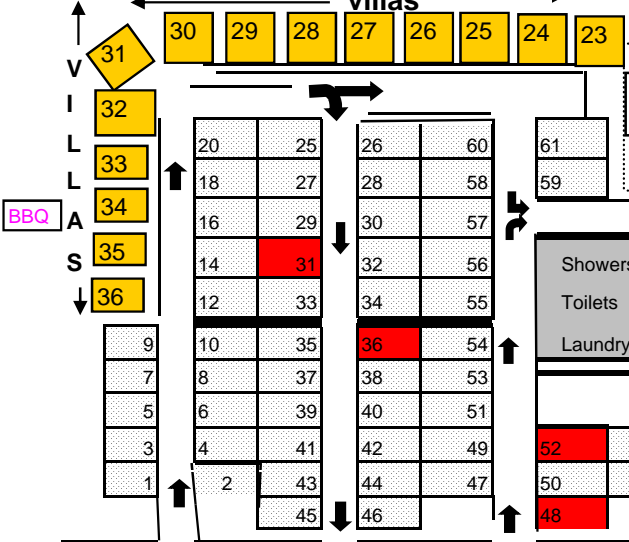

RIVER

RIVER

RIVER

MAP NOT TO SCALE

Wharf
Boat ramp

NO CAMPING BETWEEN ROAD & RIVER

To Ski Lodge & Escape

BBQ

villas

W 22 W 21 W 20 W 19 W 18 W 17

BBQ

Golf Course

BBQ

TO BMX TRACK

To soccer field

BBQ

Office

Car Park

Car Park

Golf Course

Campers Amenities & BBQ

LAKE

To Equestrian Lodge

Waterveiw Villas

Waterfront Cabins

Deluxe Cabins

Family Cabins

Studio Cabins

Permanent holiday vans

Powered Sites suitable for Tents or Vans

Powered Sites Caravan Only

Unpowered Camp Sites