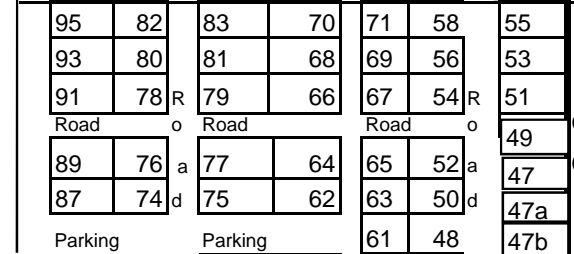

RIVER

RIVER

RIVER

MAP NOT TO SCALE

Wharf
Boat ramp

NO CAMPING BETWEEN ROAD & RIVER

To Ski Lodge & Escape

BBQ

villas

W 22 W 21 W 20 W 19 W 18 W 17

BBQ

Golf Course

BBQ

TO BMX TRACK

To soccer field

BBQ